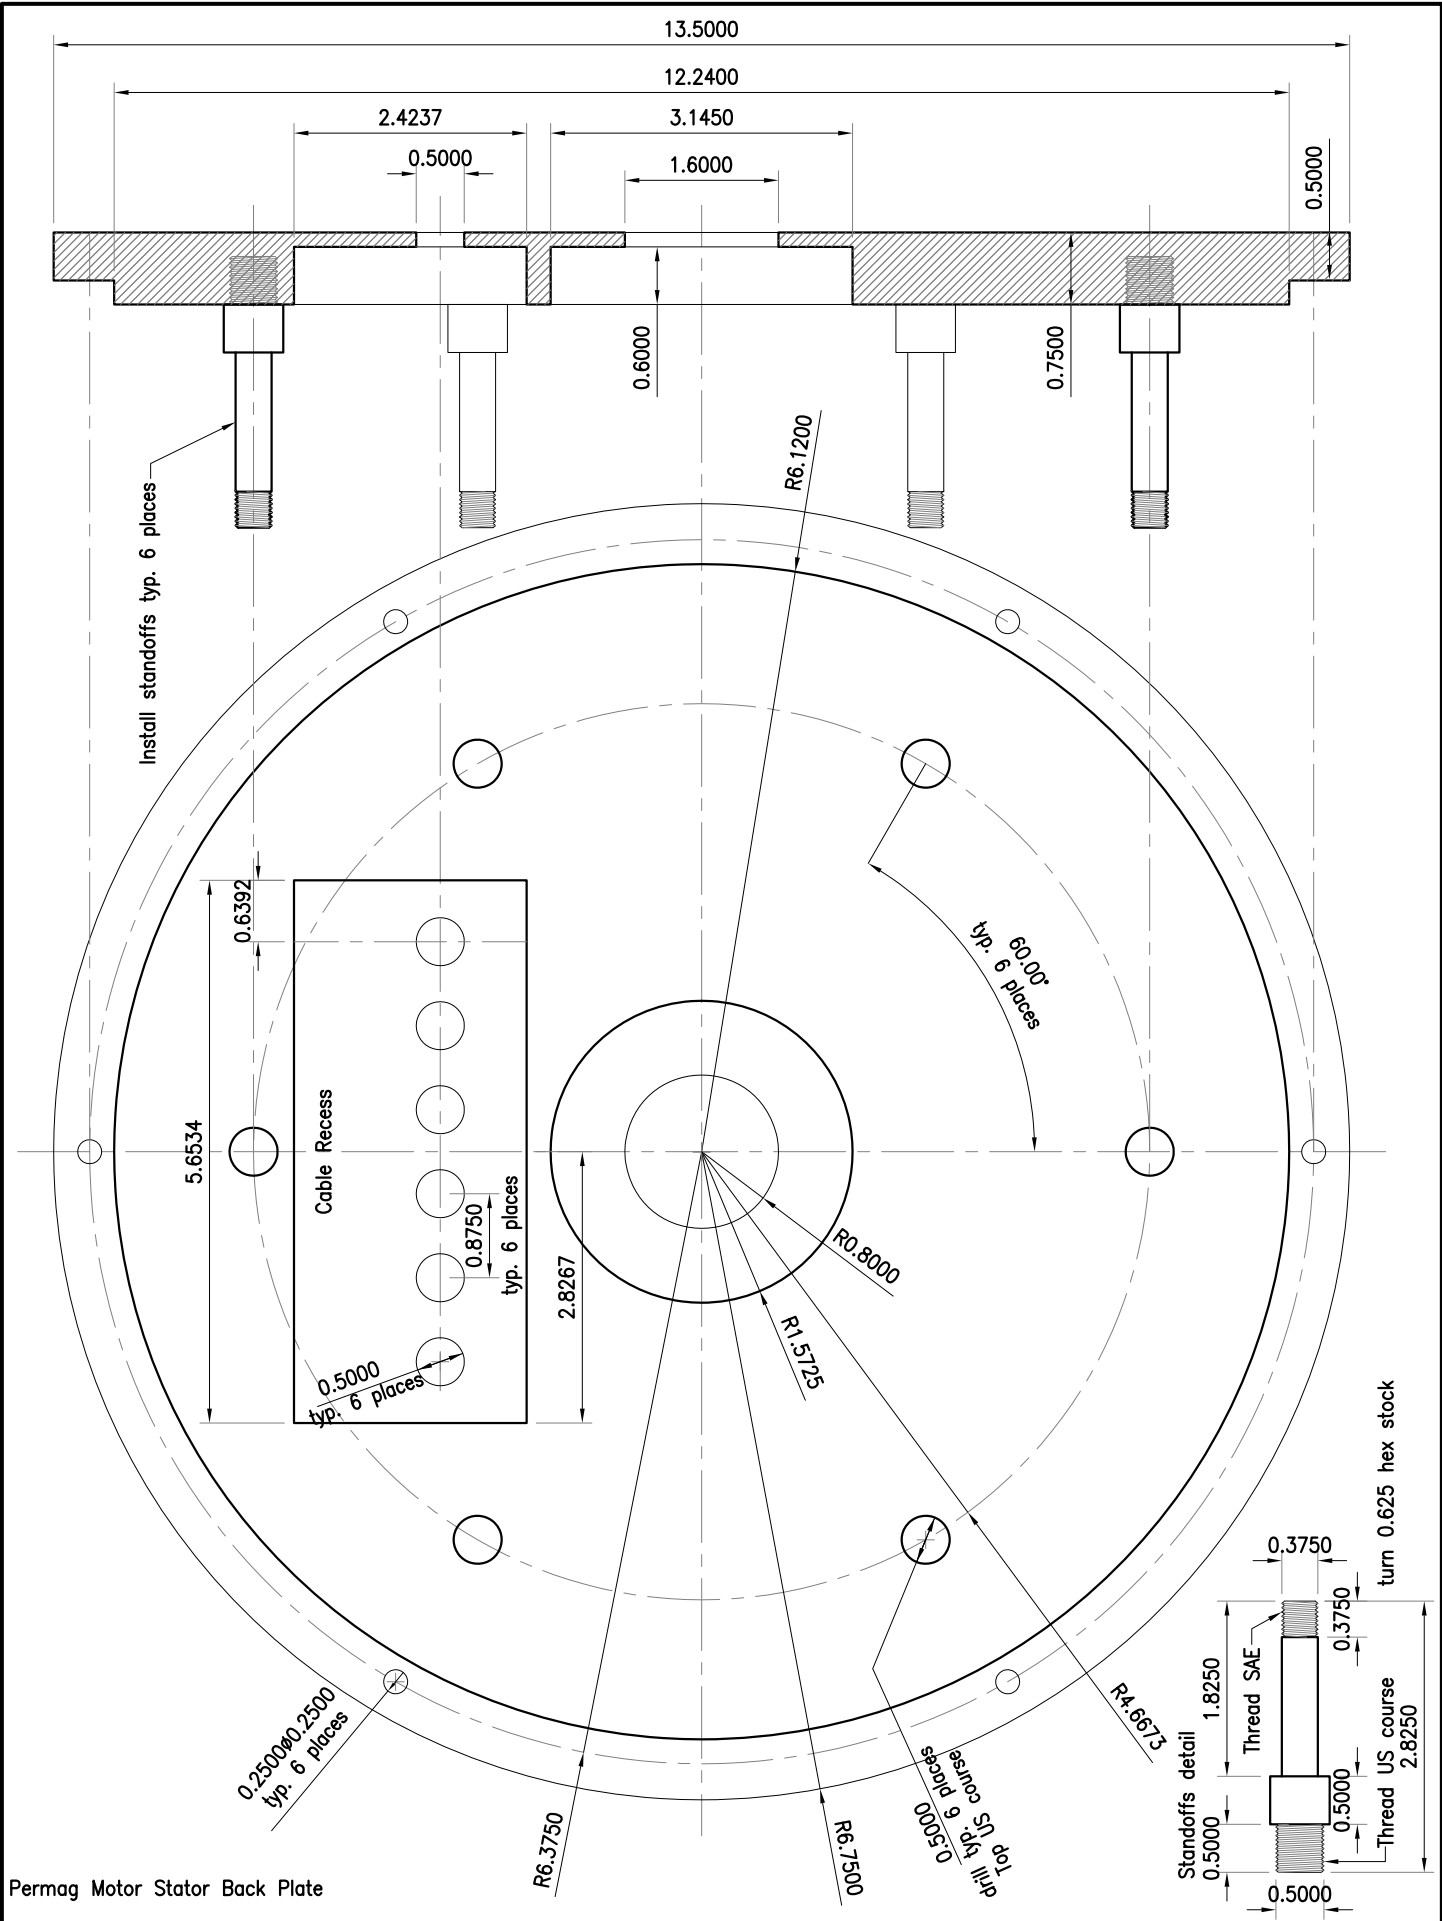

# Brandt 40 hourse Roter Shaft

# Brandt Stater Front Plate

Permag Motor Commutator Plate Assembly