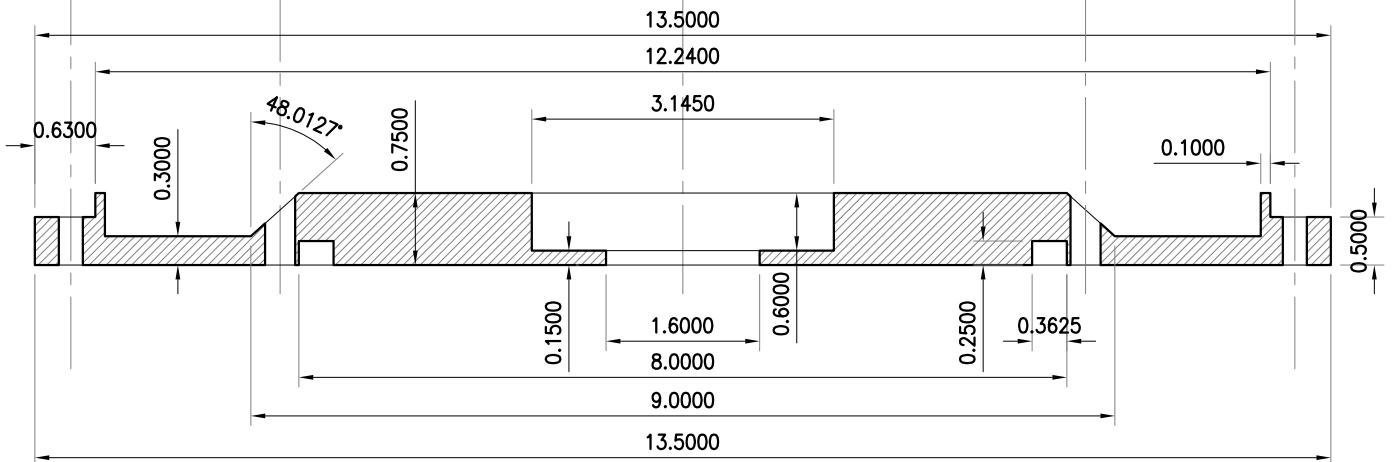

# Brandt 40 hourse Roter Shaft

# Brandt Stater Front Plate

Permag Motor Commutator Plate Assembly