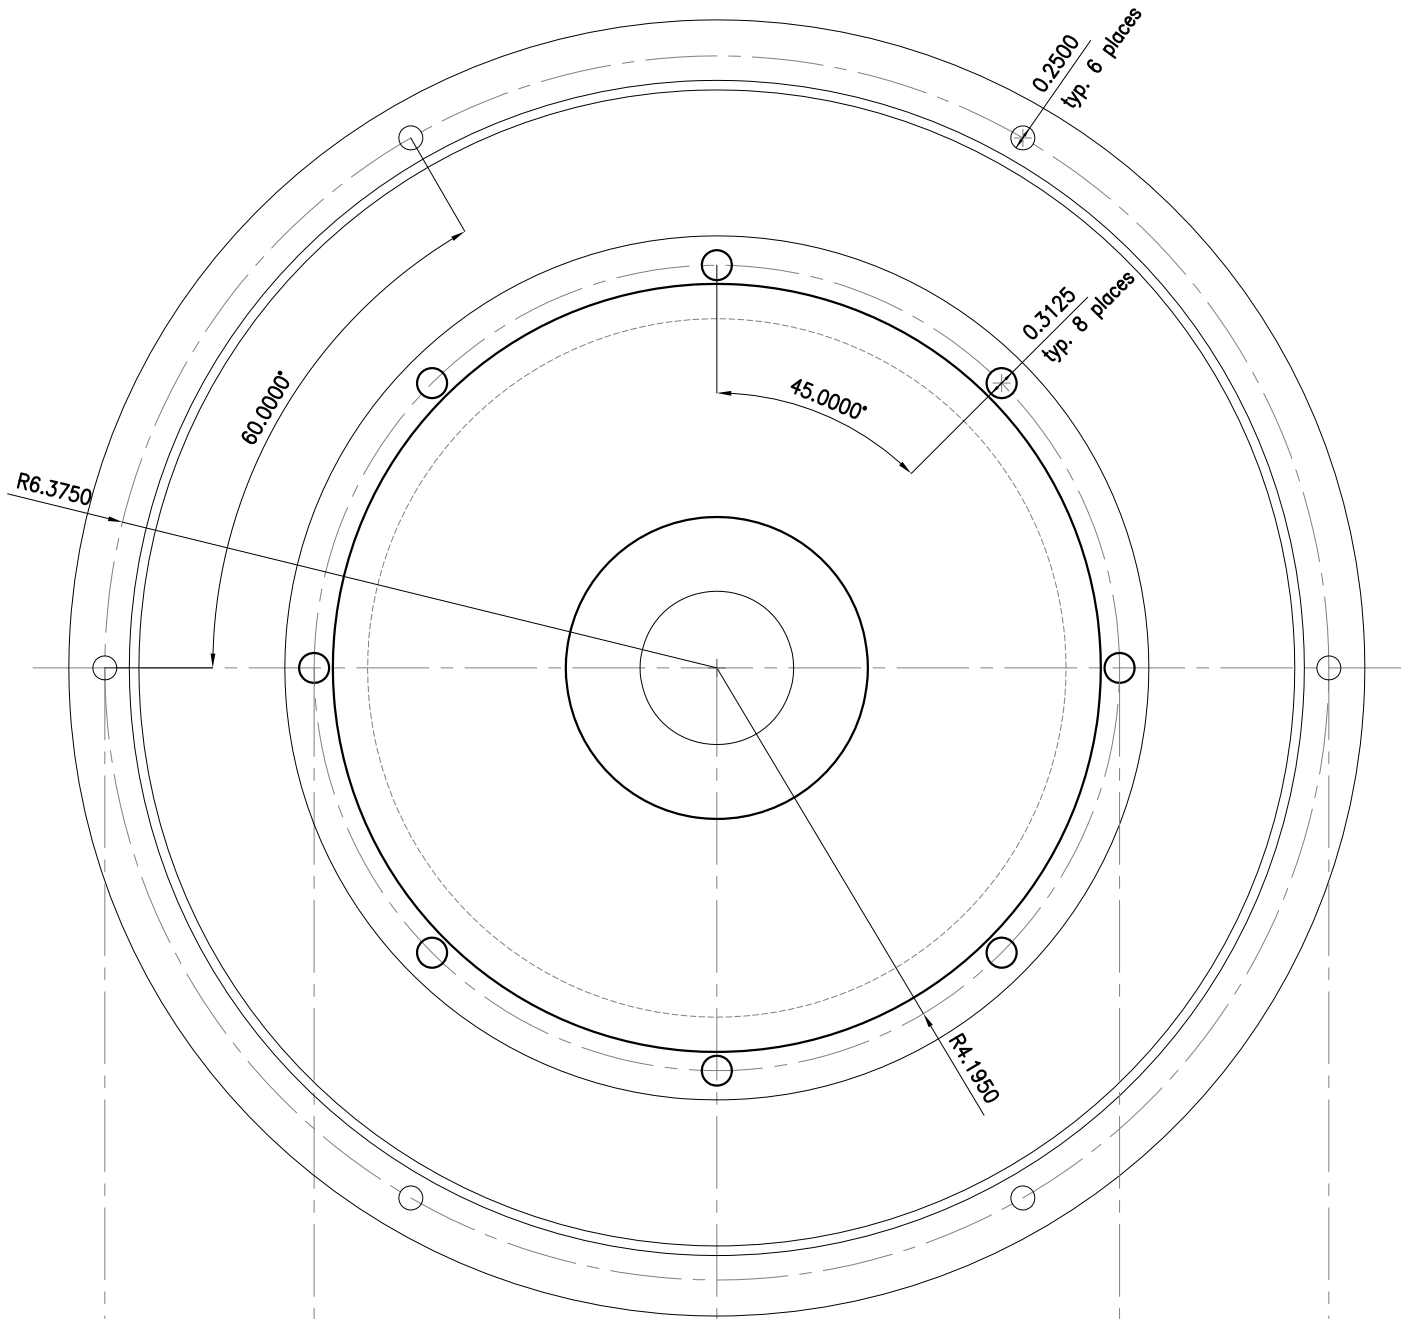

# Brandt 40 hourse Roter Shaft

# Brandt Stater Front Plate

Permag Motor Commutator Plate Assembly