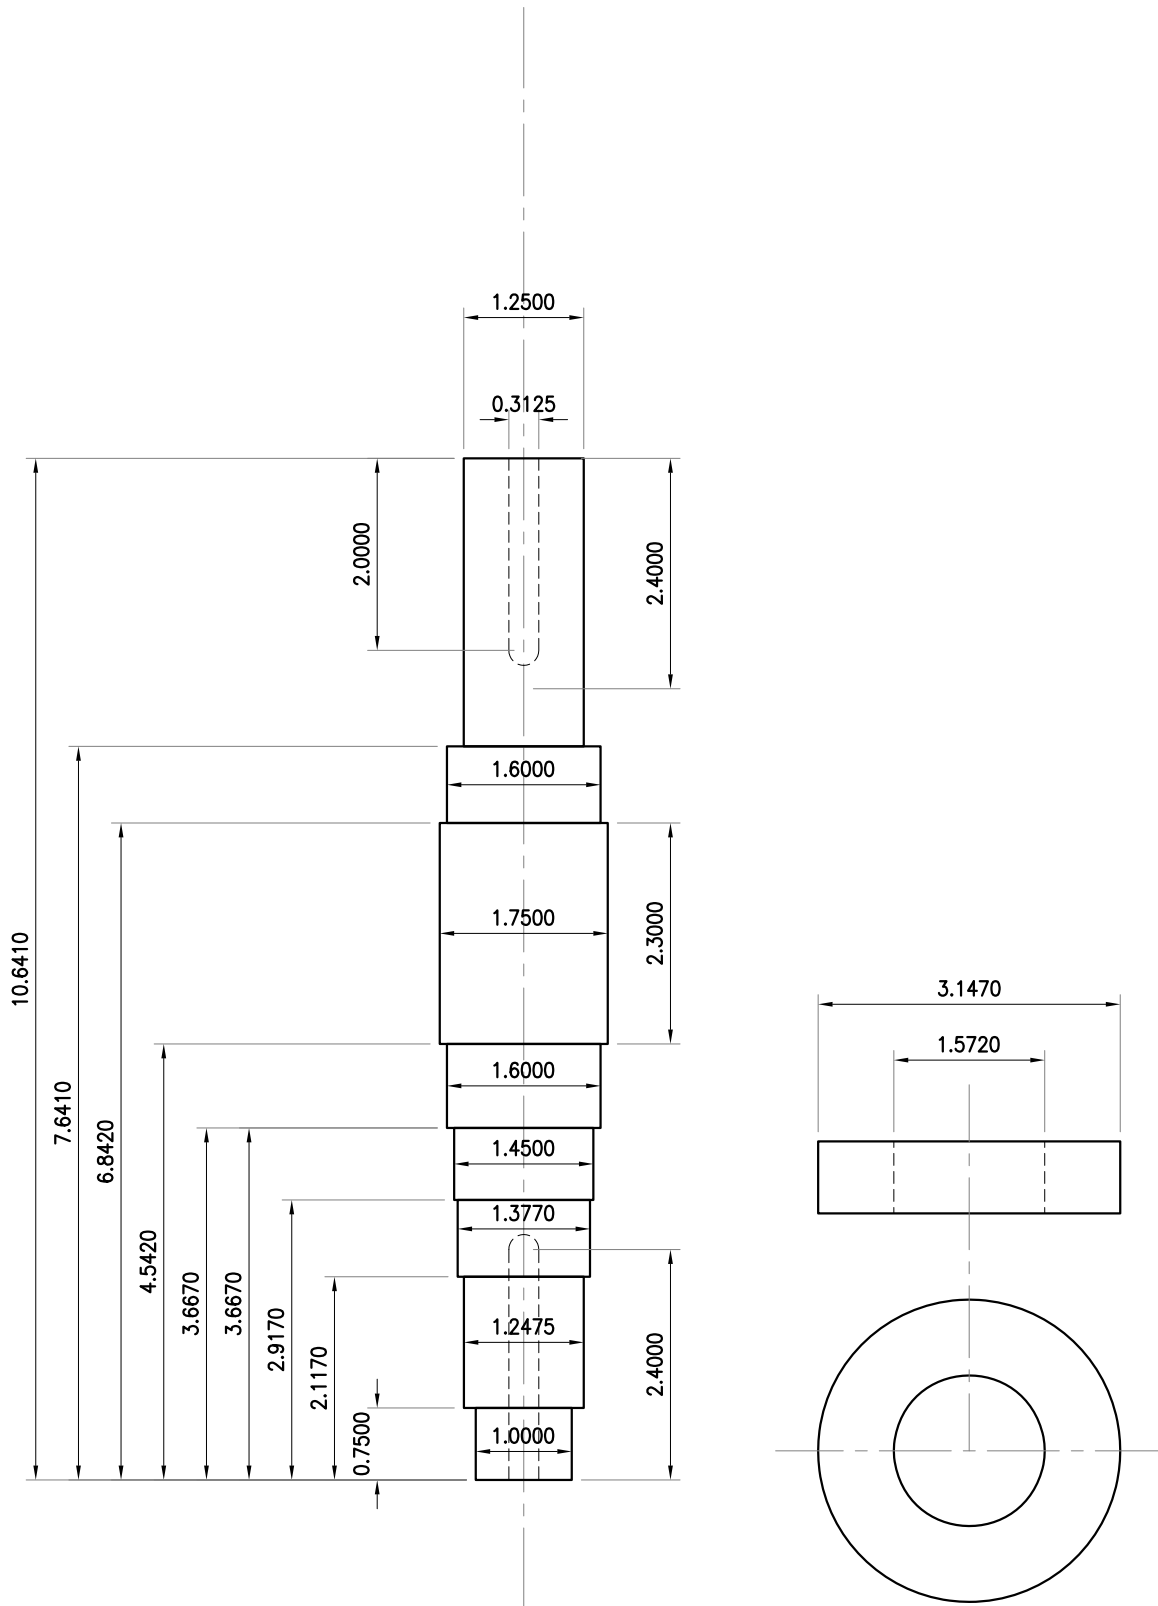

# Brandt 40 hourse Roter Shaft

# Brandt Stater Front Plate

Permag Motor Commutator Plate Assembly