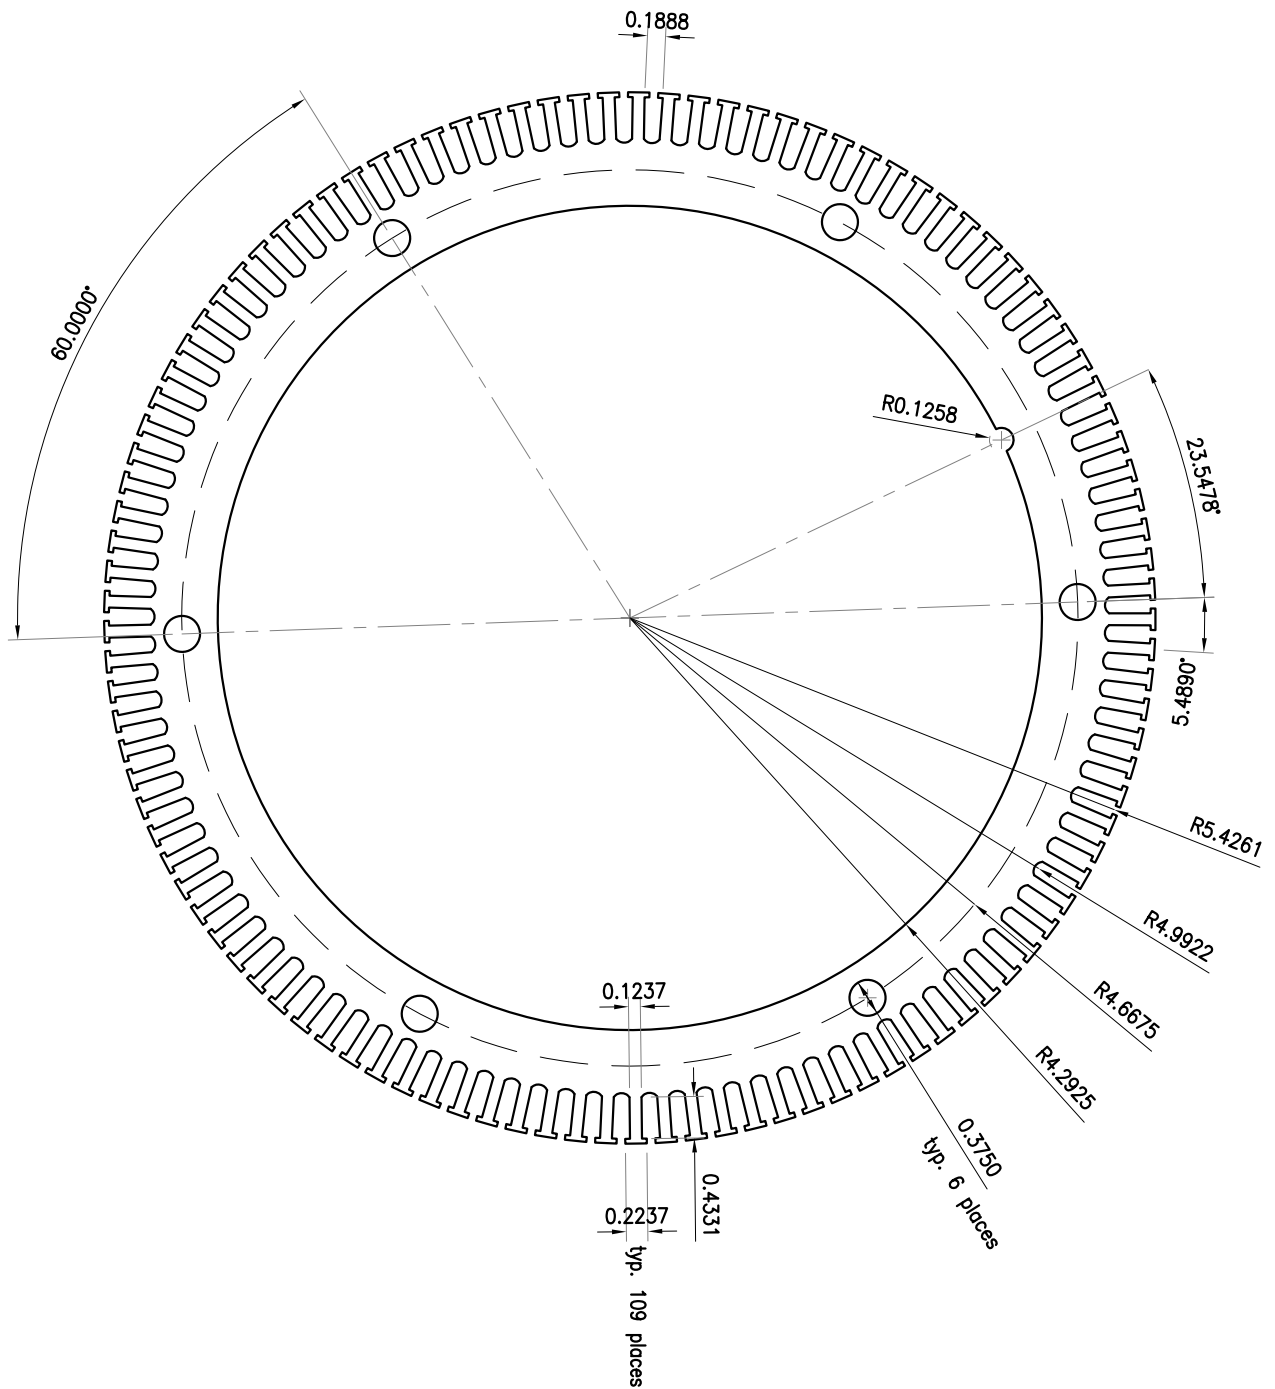

# Brandt 40 hourse Roter Shaft

# Brandt Stater Front Plate

Permag Motor Commutator Plate Assembly