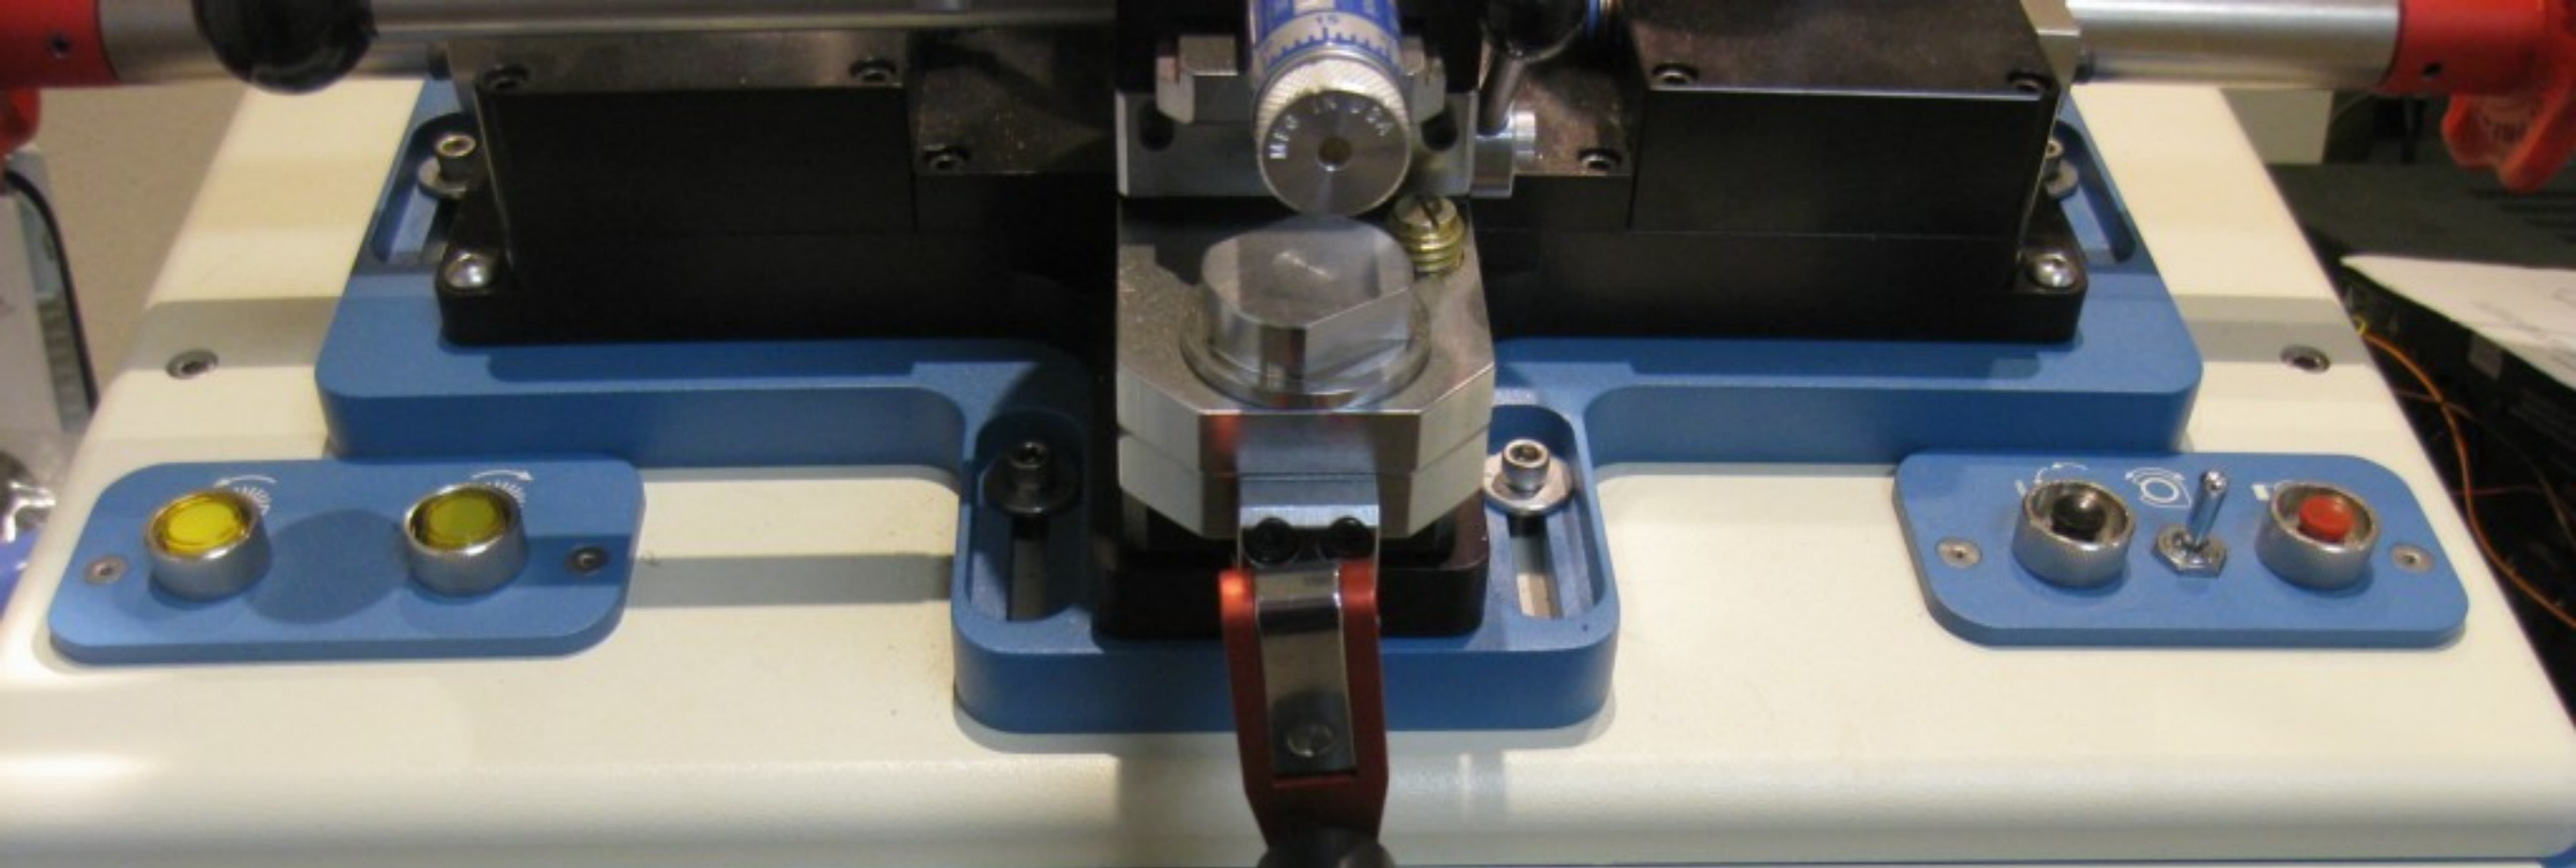

0 CLEAR

Jovil

BATCH **001**

RESET/BATCH

LEVEL START REPEAT LEVEL

NEXT SELECT

TAPE

UNIVERSAL